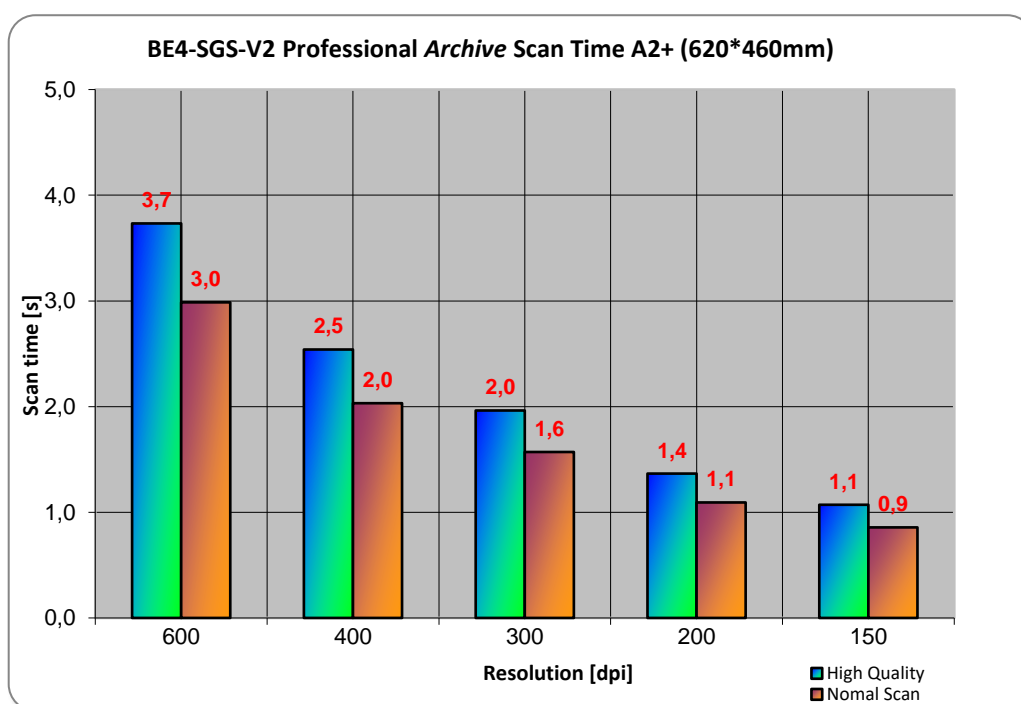

Bookeye® 4

Bookeye 4 V2 Professional

Scanning Speed

The scanning speed depends on the resolution alone. The Bookeye 4 scanner always scans in full color, even if bitonal image output is selected. This produces the best possible images. The following table shows the scan speed depending on the resolution.

Optical System

Maximum scan area	460 x 620 mm (18 x 24.4 inches), 14% > DIN A2
Scanner resolution	600 x 600 dpi
Pixel dimension	9.3 x 9.3 µm
Minimum document size	100 x 100 mm (4 x 4 inches)
Camera	CCD camera, 45,000 pixels (22,500 Color, 22,500 B&W)
Color depth	48 bit color 16 bit grayscale
Scan modes	24 bit color, 8 bit grayscale, bitonal, enhanced halftone
File Formats	Multipage PDF (PDF/A) and TIFF, JPEG, JPEG 2000, PNM, PNG, BMP, TIFF (Raw, G3, G4, LZW, JPEG), AutoCAD DWF, JBIG, DjVu, DICOM, PCX, Postscript, EPS, Raw data

External Power Supply

Voltage	100 – 240 V AC
Frequency	47 – 63 Hz
Inrush current	120 A max / 264 V AC
Efficiency	85 %
Operating temperature	0 ... +65 °C
Operating humidity	20 ... 80 % RH, non-condensing
ECO standard	CEC level V

Scanner

Voltage	24 V DC
Current	Max. 5 A

Power Consumption

Sleep	< 0.5 W
Standby	2.5 W
Ready to scan, monitor on	75 W
Scanning	130 W

Dimensions and Weight

Scanner outer dimensions (H x W x D)	780 x 670 x 740 mm (30.7 x 26.4 x 29.1 inches)
Scanner outer dimensions, book cradle opened	780 x 765 x 740 mm (H x W x D) 30.7 x 30.2 x 29.1 inch
Weight of scanner	52.5 kg (116 lbs.)