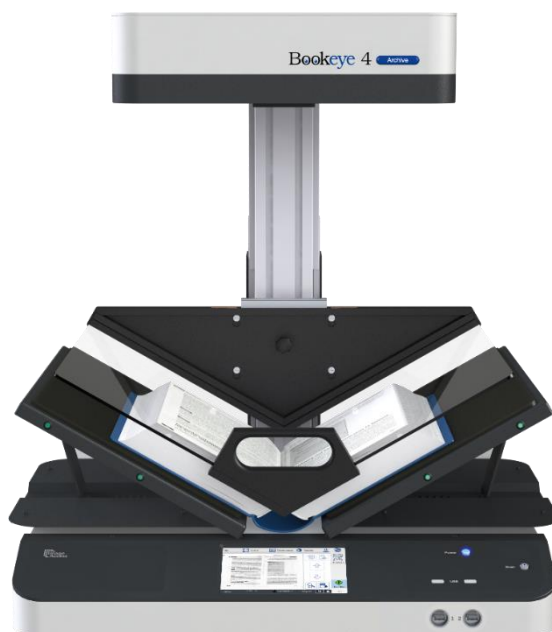

Bookeye® 4

Bookeye 4 V2 Professional

Scanning Speed

The scanning speed depends on the resolution alone. The Bookeye 4 scanner always scans in full color, even if bitonal image output is selected. This produces the best possible images. The following table shows the scan speed depending on the resolution.

Optical System

Maximum scan area	460 x 620 mm (18 x 24.4 inches), 14% > DIN A2
Scanner resolution	600 x 600 dpi
Pixel dimension	9.3 x 9.3 µm
Minimum document size	100 x 100 mm (4 x 4 inches)
Camera	CCD camera, 45,000 pixels (22,500 Color, 22,500 B&W)
Color depth	48 bit color 16 bit grayscale
Scan modes	24 bit color, 8 bit grayscale, bitonal, enhanced halftone
File Formats	Multipage PDF (PDF/A) and TIFF, JPEG, JPEG 2000, PNM, PNG, BMP, TIFF (Raw, G3, G4, LZW, JPEG), AutoCAD DWF, JBIG, DjVu, DICOM, PCX, Postscript, EPS, Raw data

Scanner

Voltage	24 V DC
Current	Max. 5 A

Power Consumption

Sleep	< 0.5 W
Standby	2.5 W
Ready to scan, monitor on	75 W
Scanning	130 W

Dimensions and Weight

Scanner outer dimensions (H x W x D)	780 x 670 x 740 mm (30.7 x 26.4 x 29.1 inches)
Scanner outer dimensions, book cradle opened	780 x 765 x 740 mm (H x W x D) 30.7 x 30.2 x 29.1 inch
Weight of scanner	52.5 kg (116 lbs.)